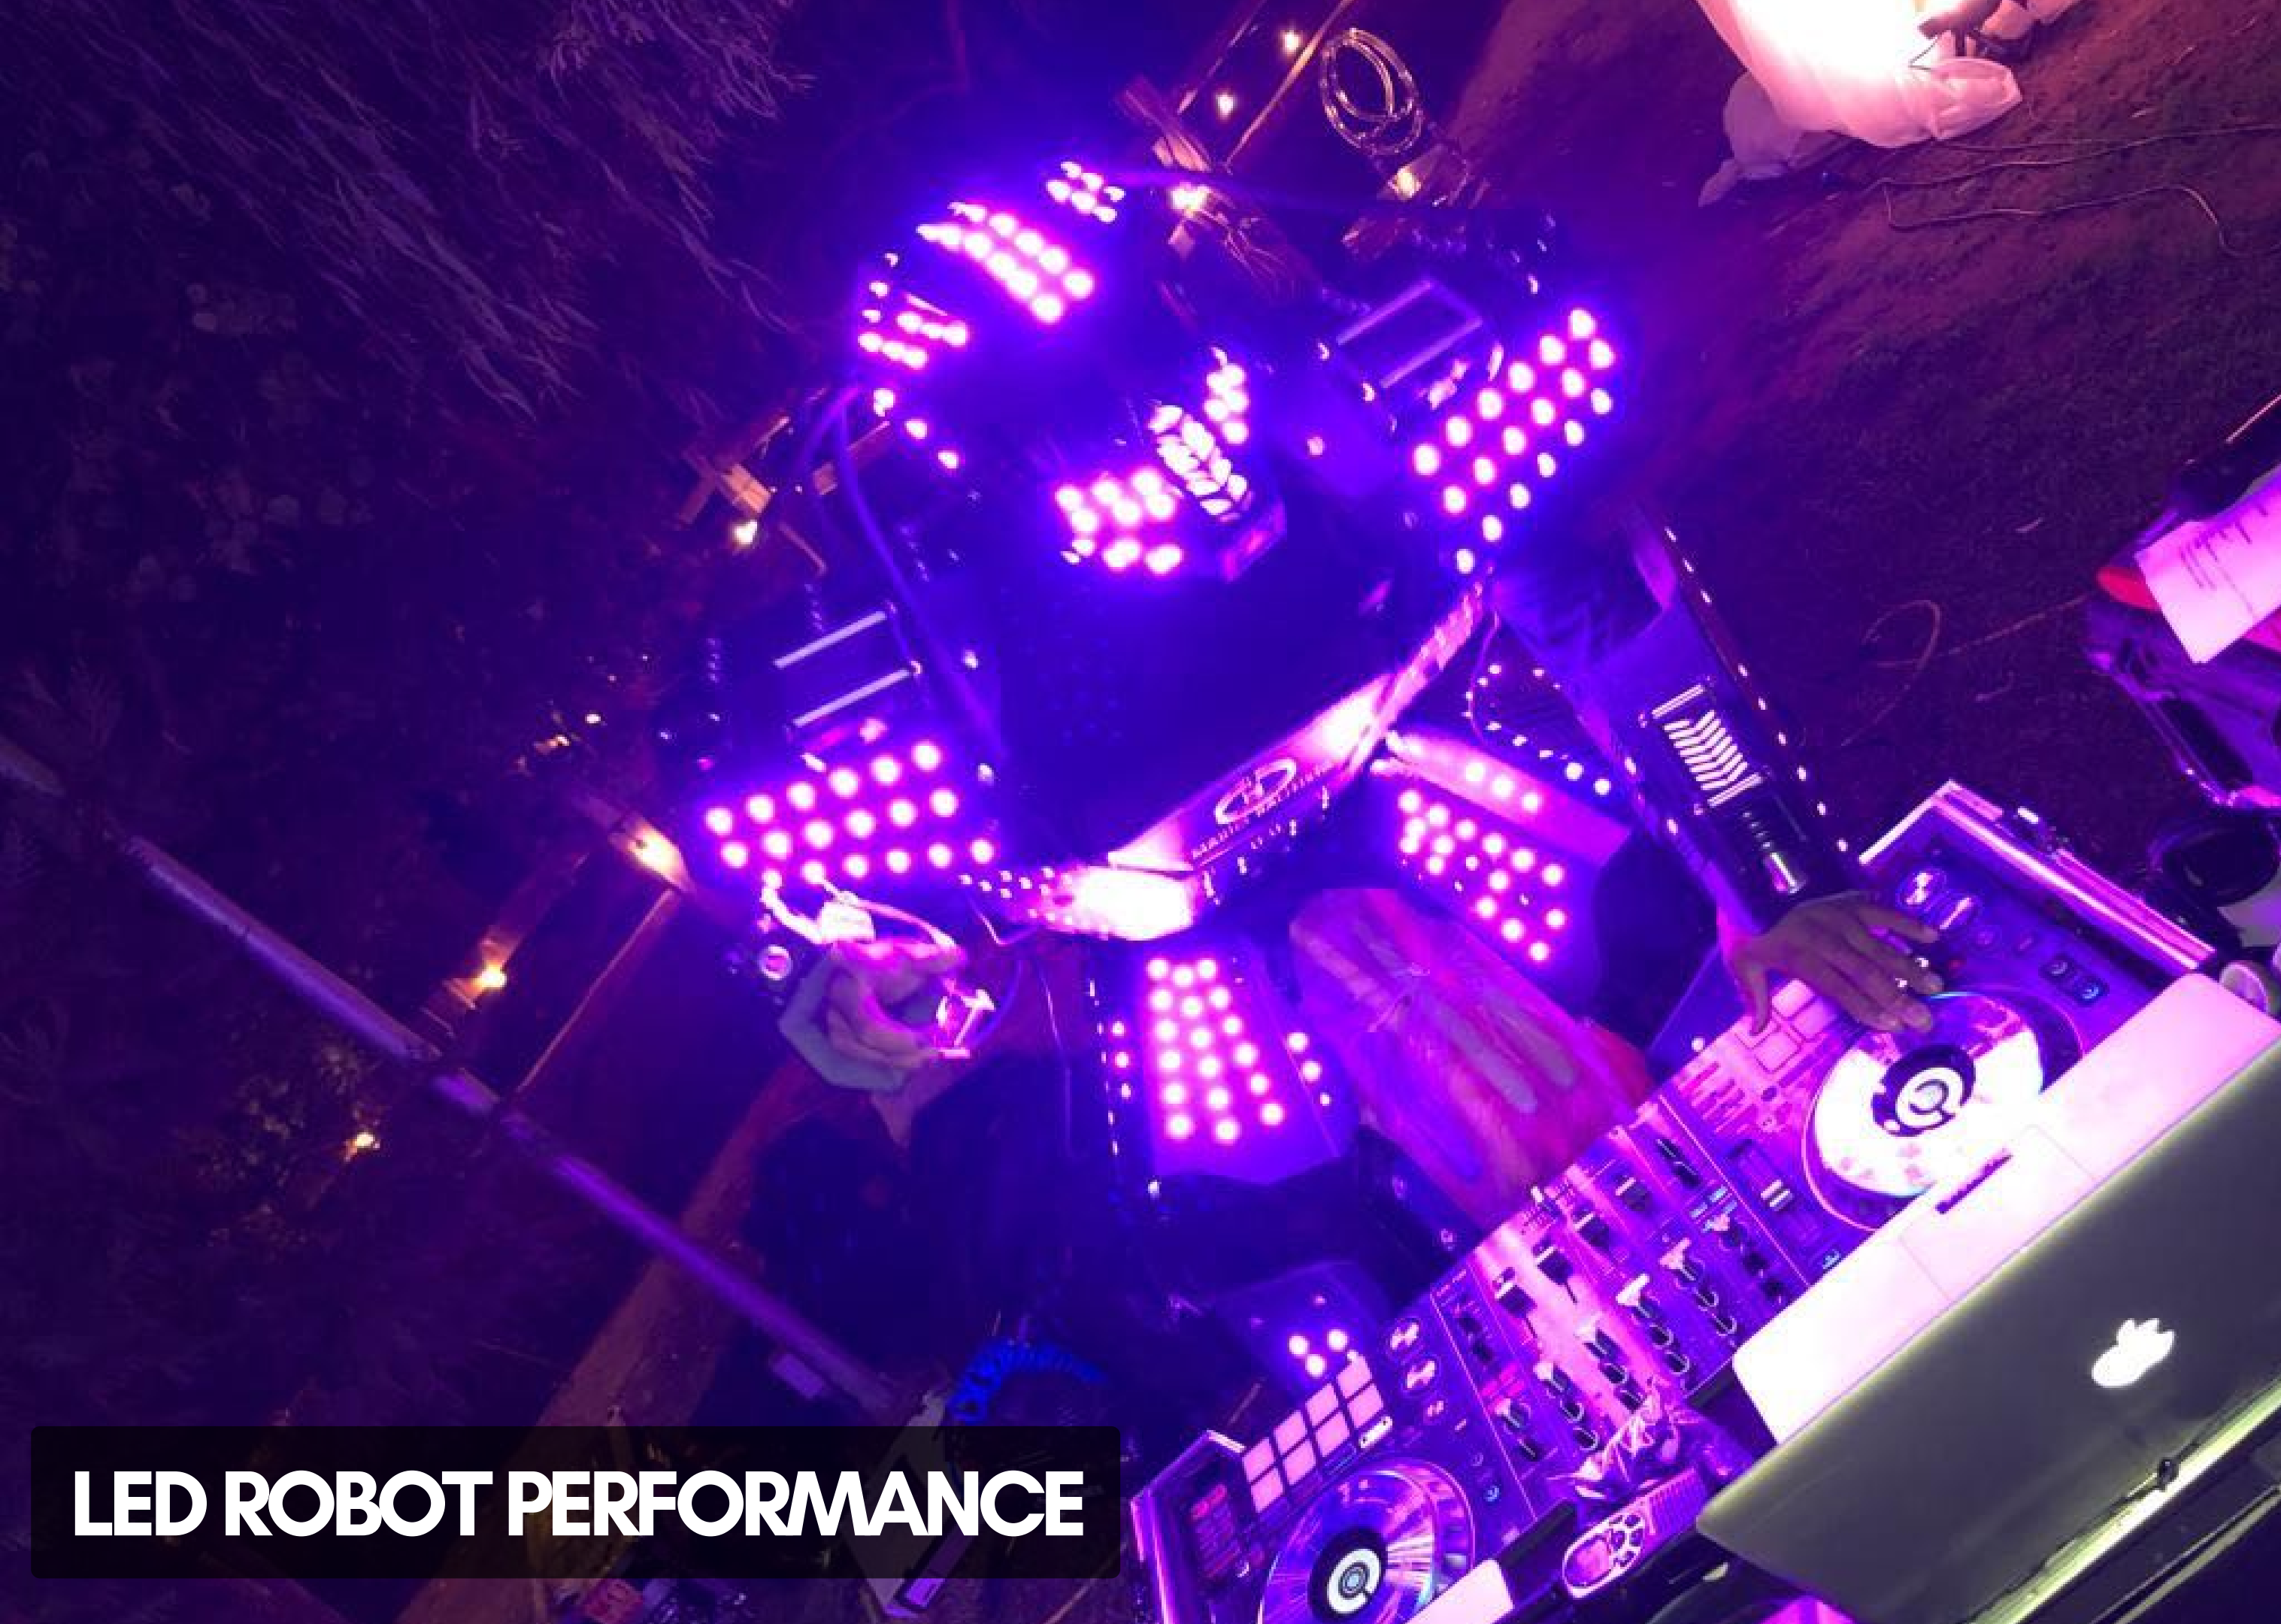

RGB LINEAR LIGHTS (270CM)

RGB SQUARE LIGHTS (270CM)

MIRROR FLOOR (120CM X 180CM)

COLD SPARK MACHINE

CONFETTI CANNON

MOVING HEADS

LED STAGE SCREEN (8 X 20 FEET, HDMI CONNECTION)

LED ROBOT PERFORMANCE