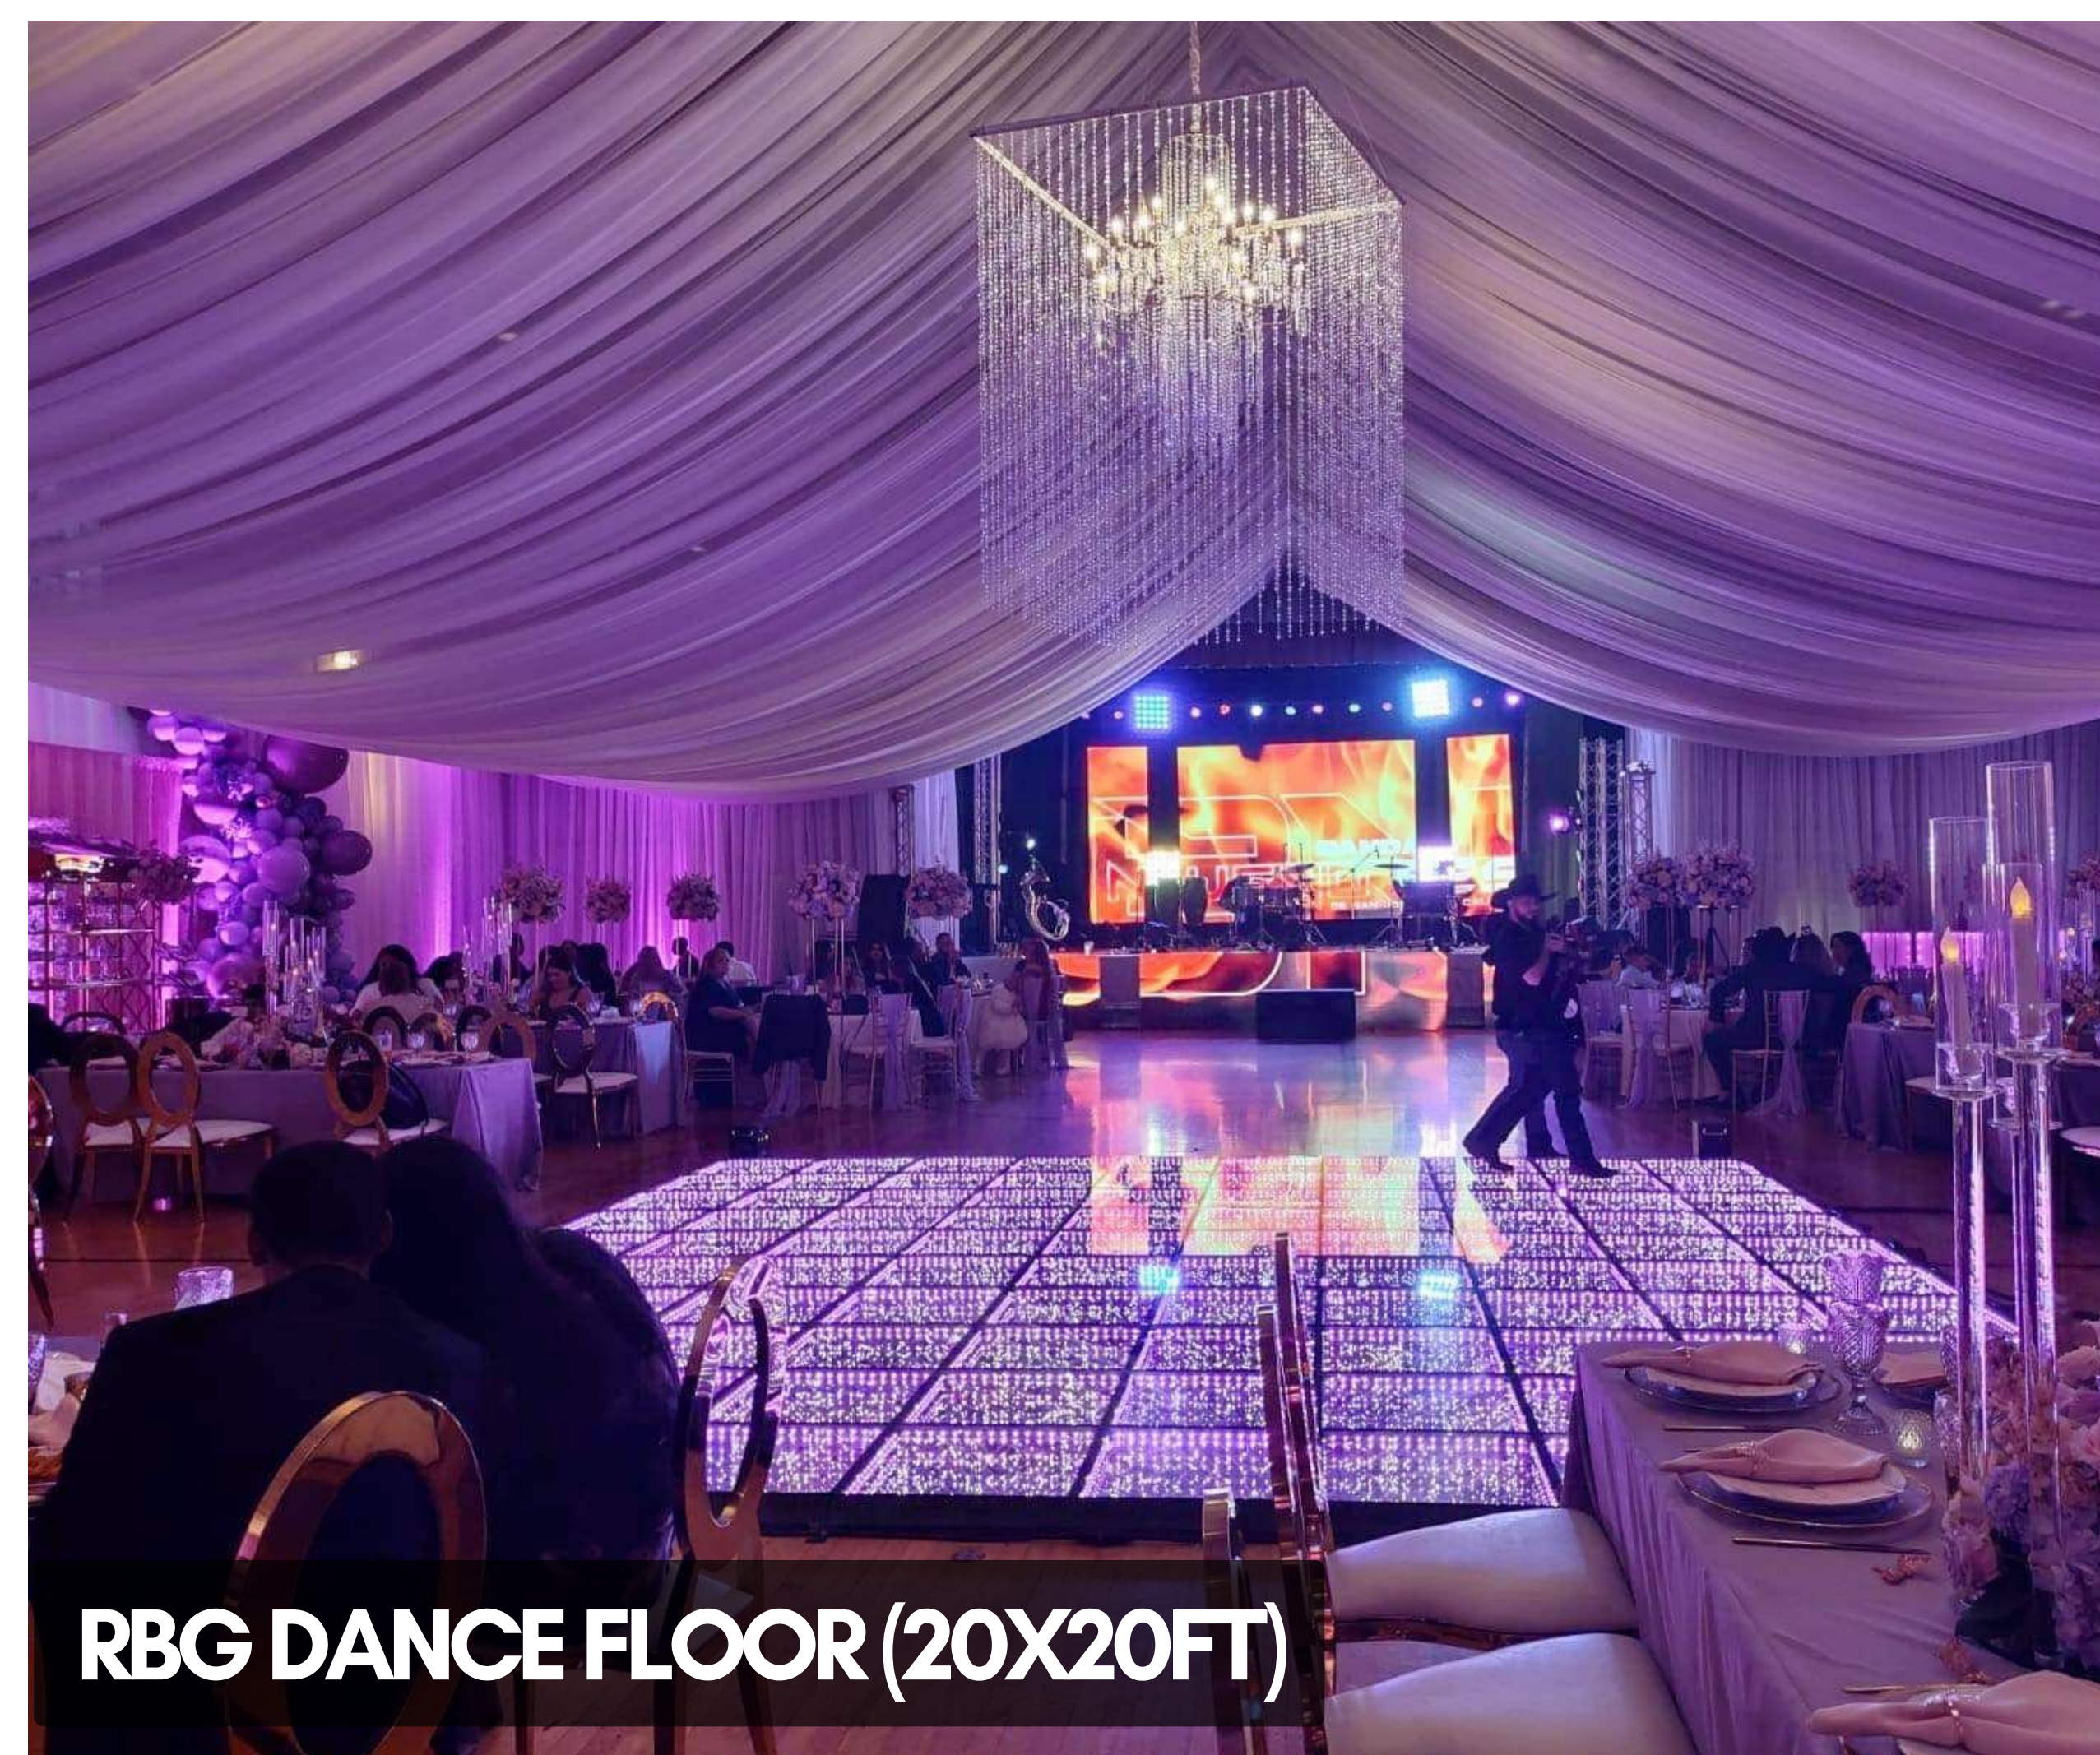

ONE
TWO DESIGN
SIX

EVENT DECOR RENTALS

vivian@126design.com

chris@126design.com

beverlyyip@gmail.com

RGB DANCE FLOOR (20X20FT)

UPLIGHTS

MIRROR BALLS (0.8M TO 2.5M) + (SILVER OR COLORFUL)

RGB LINEAR LIGHTS (270CM)

RGB SQUARE LIGHTS (270CM)

MIRROR FLOOR (120CM X 180CM)

COLD SPARK MACHINE

CONFETTI CANNON

MOVING HEADS

LED STAGE SCREEN (8 X 20 FEET, HDMI CONNECTION)

LED ROBOT PERFORMANCE