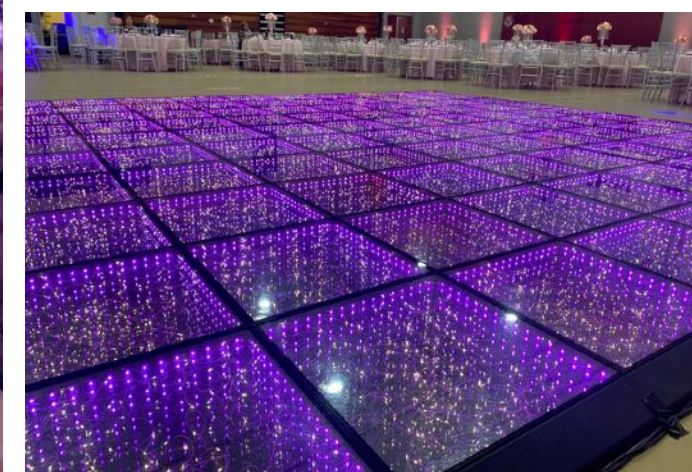

ONE
TWO DESIGN
SIX

EVENT DECOR RENTALS

vivian@126design.com

chris@126design.com

beverlyyip@gmail.com

RGB DANCE FLOOR (20X20FT)

UPLIGHTS

MIRROR BALLS (0.8M TO 2.5M) + (SILVER OR COLORFUL)

RGB LINEAR LIGHTS (270CM)

RGB SQUARE LIGHTS (270CM)

MIRROR FLOOR (120CM X 180CM)

COLD SPARK MACHINE

CONFETTI CANNON

MOVING HEADS

LED STAGE SCREEN (8 X 20 FEET, HDMI CONNECTION)

LED ROBOT PERFORMANCE