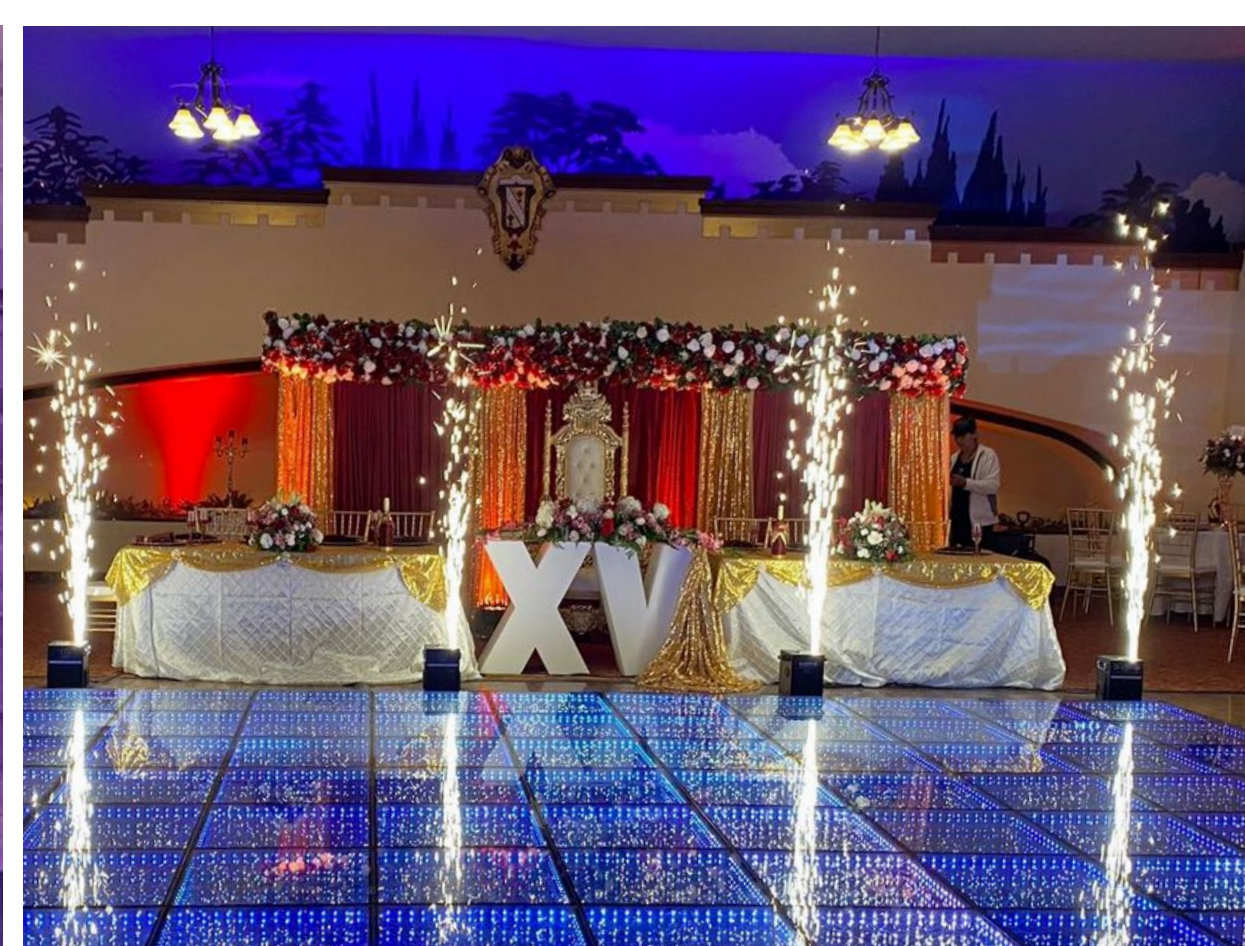

ONE
TWO DESIGN
SIX

EVENT DECOR RENTALS

vivian@126design.com

chris@126design.com

beverlyyip@gmail.com

RGB DANCE FLOOR (20X20FT)

UPLIGHTS

MIRROR BALLS (0.8M TO 2.5M) + (SILVER OR COLORFUL)

RGB LINEAR LIGHTS (270CM)

RGB SQUARE LIGHTS (270CM)

MIRROR FLOOR (120CM X 180CM)

COLD SPARK MACHINE

CONFETTI CANNON

MOVING HEADS

LED STAGE SCREEN (8 X 20 FEET, HDMI CONNECTION)

LED ROBOT PERFORMANCE