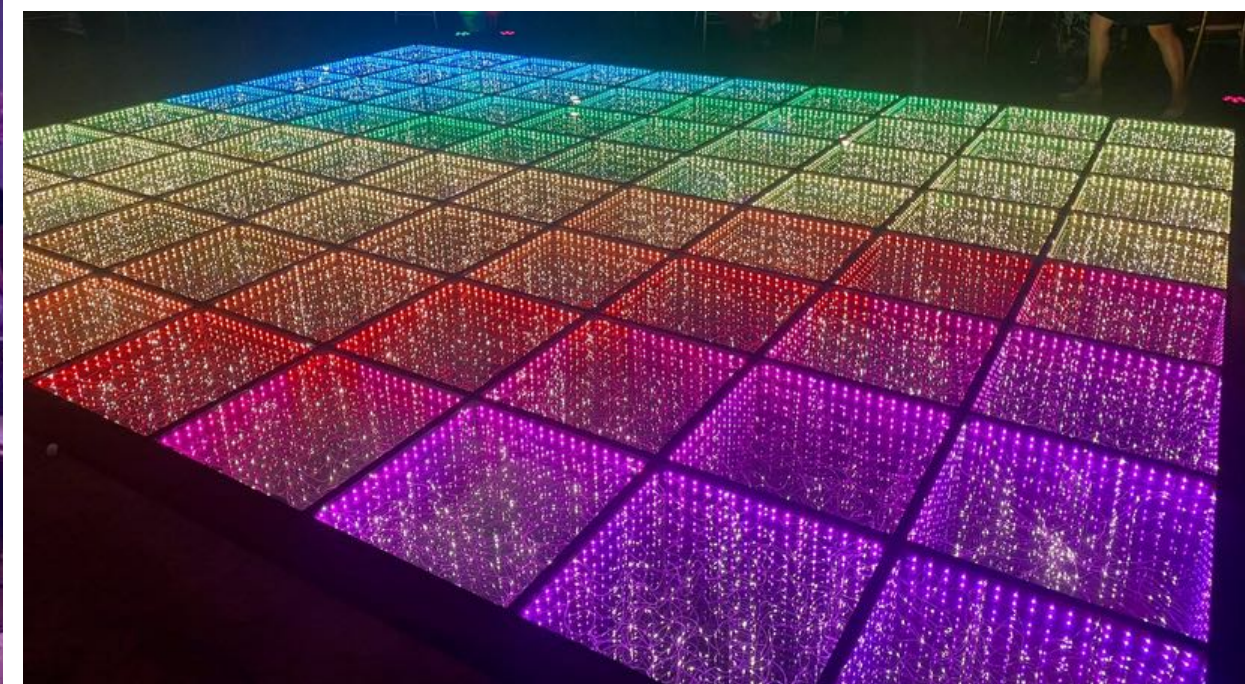

ONE
TWO DESIGN
SIX

EVENT DECOR RENTALS

vivian@126design.com

chris@126design.com

beverlyyip@gmail.com

RGB DANCE FLOOR (20X20FT)

UPLIGHTS

MIRROR BALLS (0.8M TO 2.5M) + (SILVER OR COLORFUL)

RGB LINEAR LIGHTS (270CM)

RGB SQUARE LIGHTS (270CM)

MIRROR FLOOR (120CM X 180CM)

COLD SPARK MACHINE

CONFETTI CANNON

MOVING HEADS

LED STAGE SCREEN (8 X 20 FEET, HDMI CONNECTION)

LED ROBOT PERFORMANCE