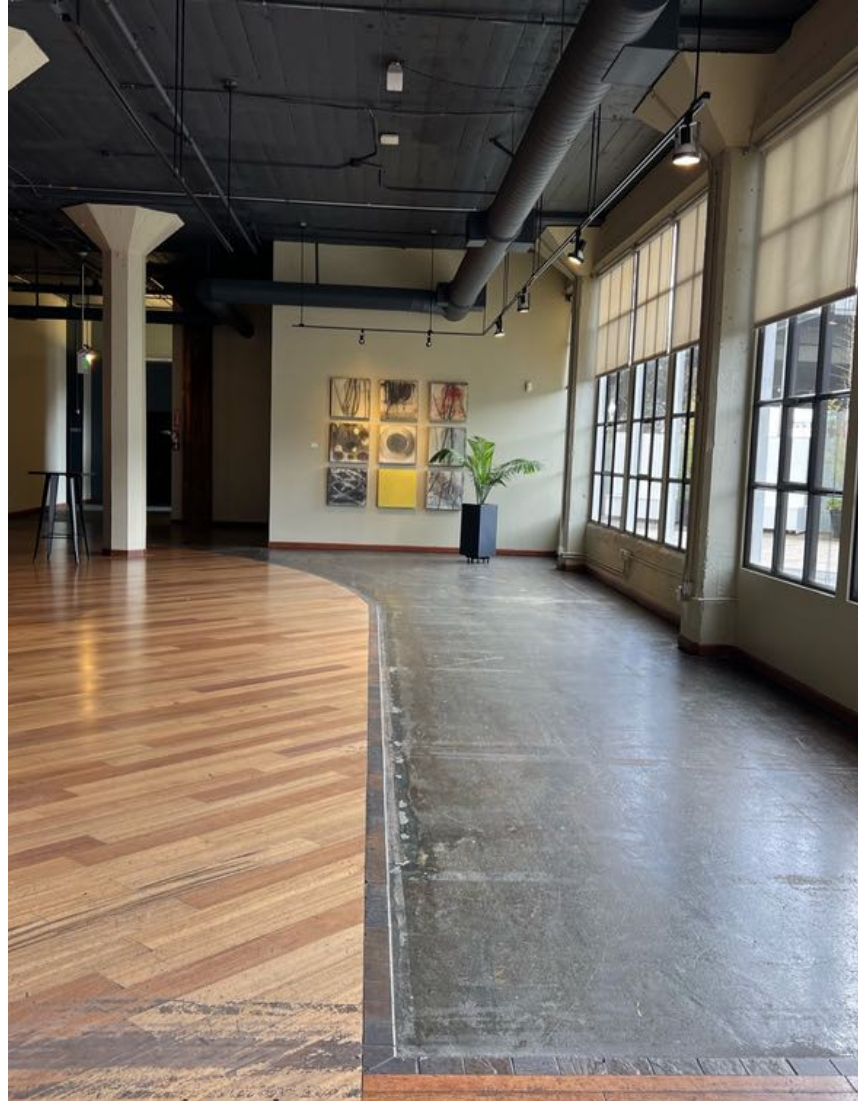

ONE
TWO DESIGN
SIX

EVENT DECOR RENTALS

vivian@126design.com

chris@126design.com

beverlyyip@gmail.com

RGB DANCE FLOOR (20X20FT)

UPLIGHTS

MIRROR BALLS (0.8M TO 2.5M) + (SILVER OR COLORFUL)

RGB LINEAR LIGHTS (270CM)

RGB SQUARE LIGHTS (270CM)

MIRROR FLOOR (120CM X 180CM)

COLD SPARK MACHINE

CONFETTI CANNON

MOVING HEADS

LED STAGE SCREEN (8 X 20 FEET, HDMI CONNECTION)

LED ROBOT PERFORMANCE