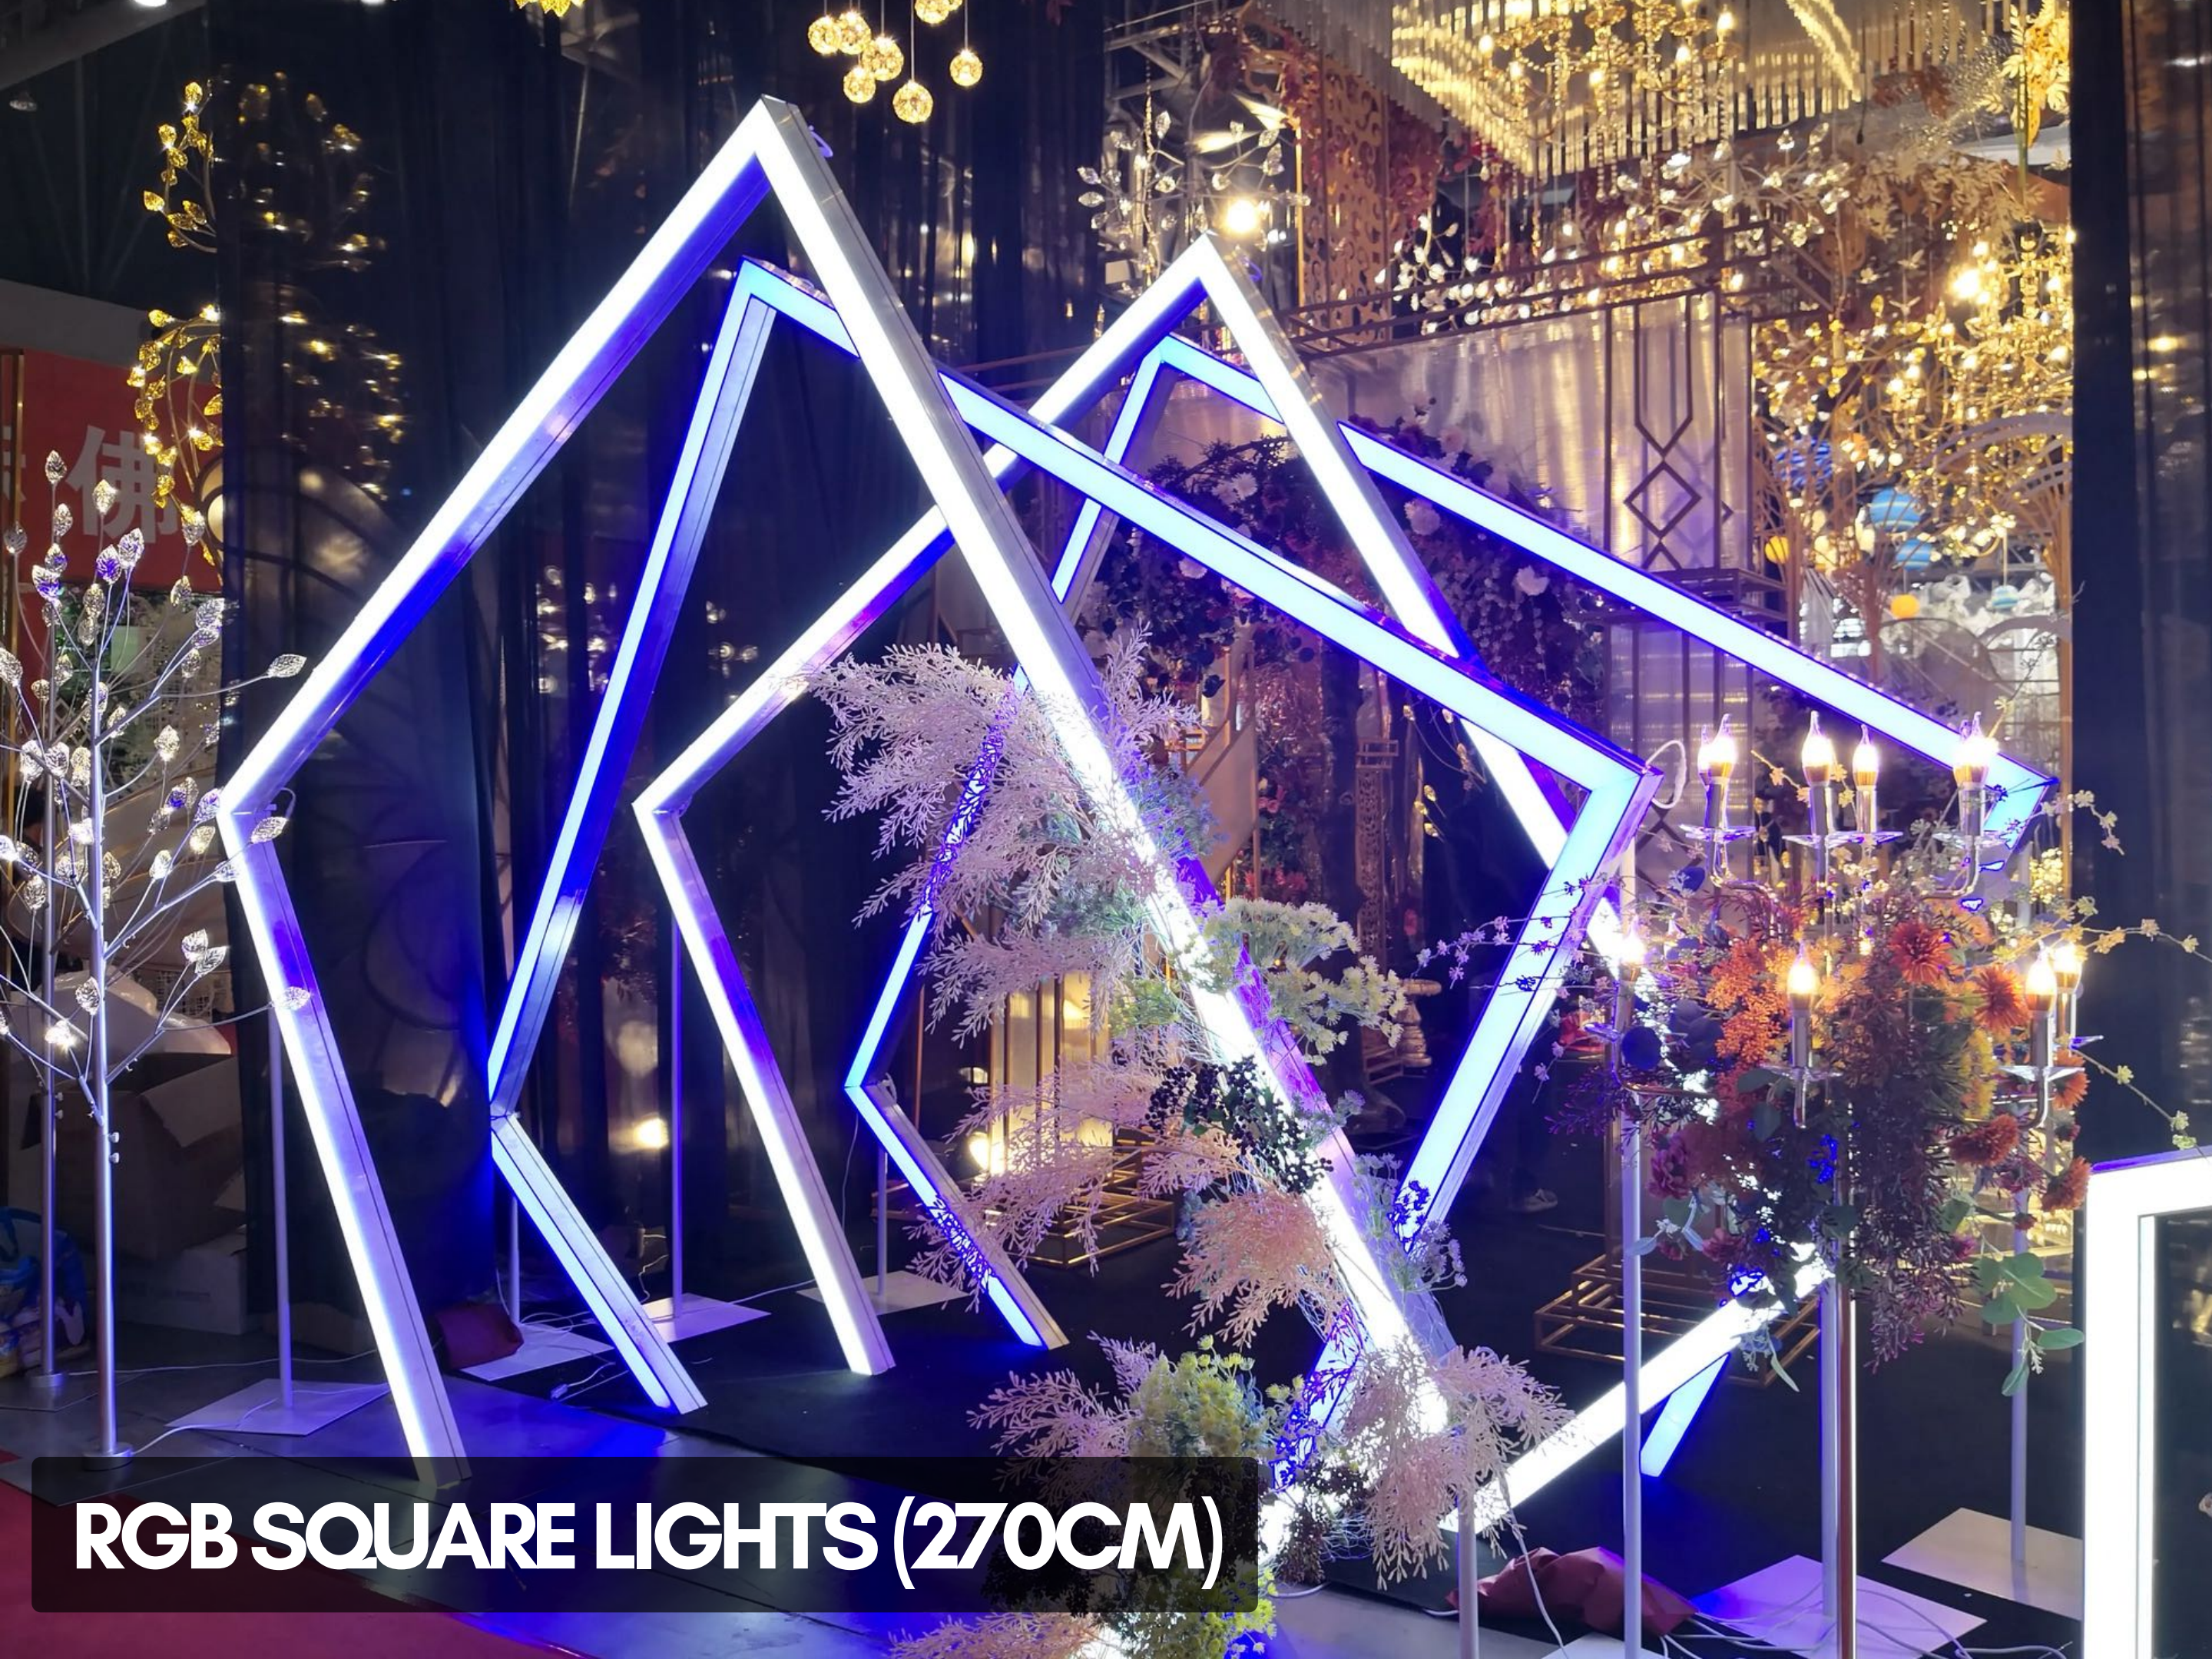

ONE
TWO DESIGN
SIX

EVENT DECOR RENTALS

vivian@126design.com

chris@126design.com

beverlyyip@gmail.com

RGB DANCE FLOOR (20X20FT)

UPLIGHTS

MIRROR BALLS (0.8M TO 2.5M) + (SILVER OR COLORFUL)

RGB LINEAR LIGHTS (270CM)

RGB SQUARE LIGHTS (270CM)

MIRROR FLOOR (120CM X 180CM)

COLD SPARK MACHINE

CONFETTI CANNON

MOVING HEADS

LED STAGE SCREEN (8 X 20 FEET, HDMI CONNECTION)

LED ROBOT PERFORMANCE